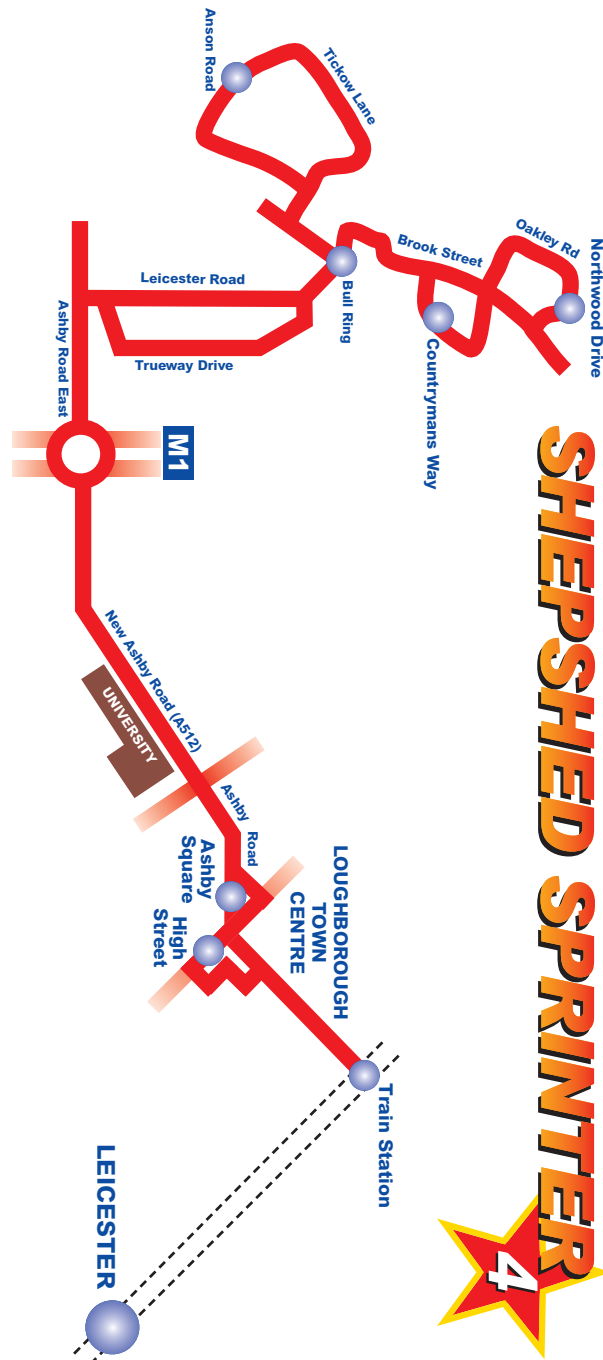

NEED MORE INFORMATION?

Customer Services

01509 232354

sales@winsoncoaches.co.uk

www.winsoncoaches.co.uk

traveline

public transport info

0871 200 22 33

www.traveline.info

BT callers charged 10p per min plus 6p set-up fee
per call. Mobile and other provider's charges vary

This service operates along and crosses major
road networks, and can at times experience delays
that are out of our control. We therefore advise
passengers to allow extra time when planning any
specific onward travel arrangements, such as
connecting trains or buses.

Paul S. Winson Coaches

The Coach Station,

Royal Way, Belton Park,

Loughborough,

Leicestershire

LE11 5XR