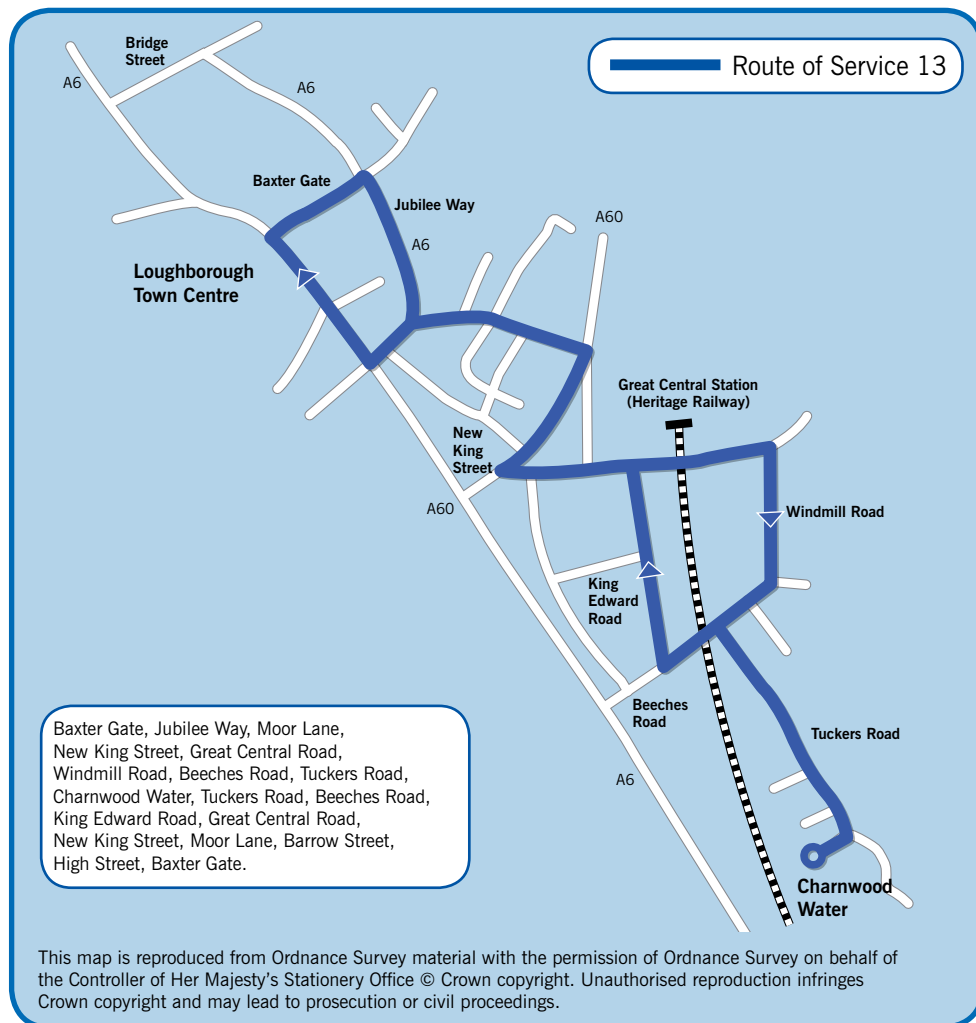

### Moor Lane to Town Centre

£0.90 adult single, £1.70 adult return.

### Tuckers Road/Charnwood Water to Town Centre

£1.20 adult single, £2.20 adult return.

*Child concessions approximately half fare. Older and disabled persons' travel concessions valid in accordance with current terms and conditions.*

## Loughborough Tuckers Road - Loughborough Market Place

13

Monday to Saturday

This service is provided by  Leicestershire County Council

Operated by **Paul S. Winson**

<b>Loughborough - Tuckers Road (Charnwood Water)</b>	<b>0710</b>	<b>0810</b>	<b>0910</b>	<b>1010</b>	<b>1110</b>	<b>1210</b>	<b>1310</b>	<b>1410</b>	<b>1510</b>	<b>1610</b>	<b>1715</b>	<b>1815</b>
Loughborough - Moor Lane (opp Russell Street)	0714	0814	0814	1014	1114	1214	1314	1414	1514	1614	1719	1819
<b>Loughborough - Baxter Gate (Stand BB)</b>	<b>0720</b>	<b>0820</b>	<b>0920</b>	<b>1020</b>	<b>1120</b>	<b>1220</b>	<b>1320</b>	<b>1420</b>	<b>1520</b>	<b>1620</b>	<b>1725</b>	<b>1825</b>